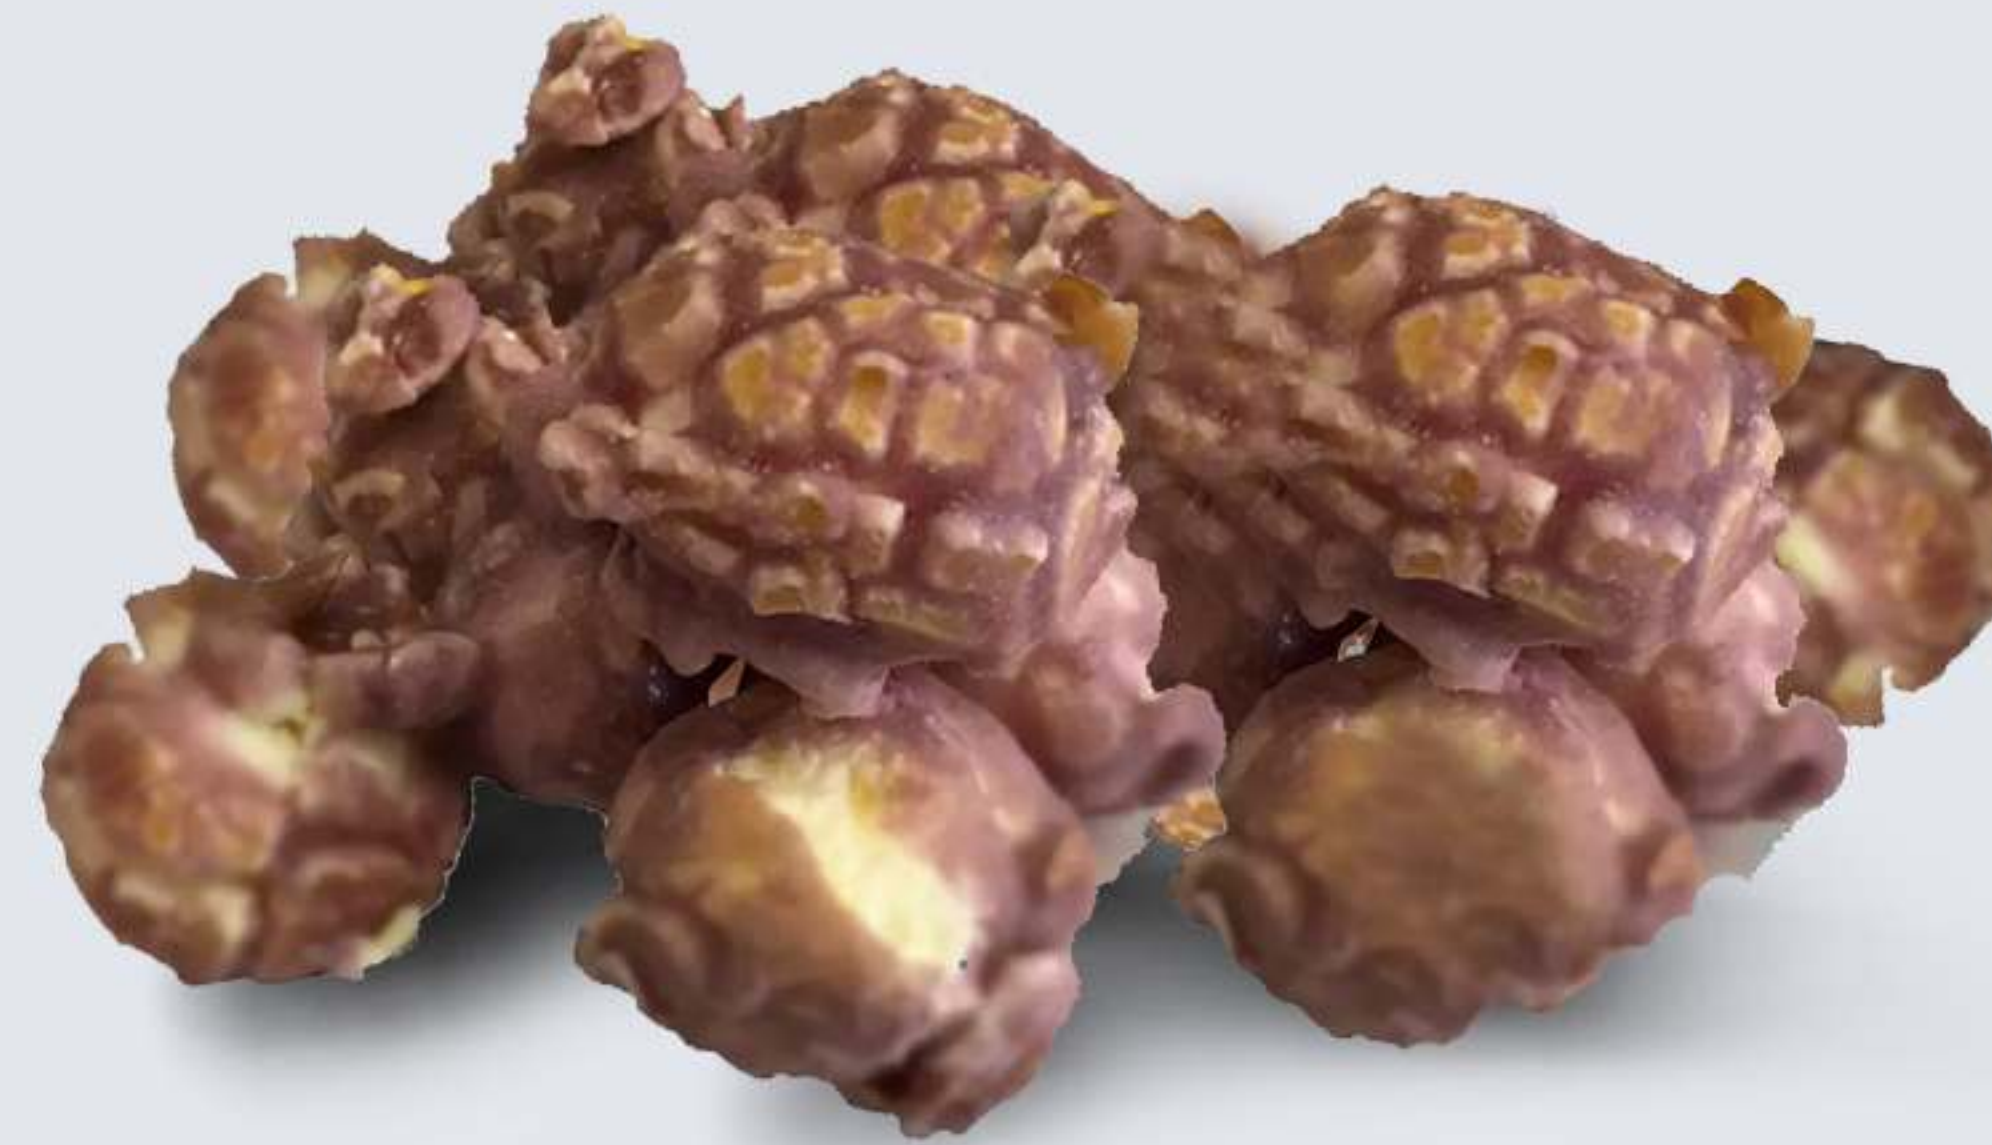

POPCORN
NEW GOURMET TEMPTATION

03

www.nutsoriginal.com | info@nutsoriginal.com | (+351) 227 123 618

008# RASPBERRY

new

009# RASPBERRY AND CHOCOLATE

new

010# CARAMEL AND WHITE CHOCOLATE